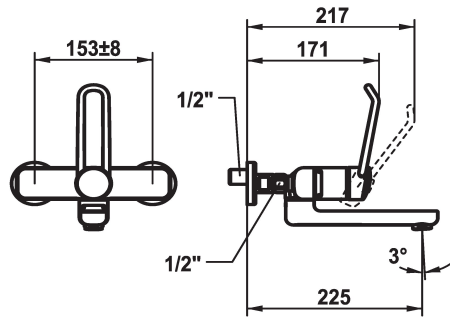

## KWC VITA PRO 2.0 Lever mixer - Basin

Modell-Linie: VITA PRO 2.0 | 11.522.203.000  
Umyvadlové armatury | Hydraulické armatury

### KWC-No.

**125232**  
chromeline, AD 153 +/- 8 mm, A 175

**125233**  
chromeline, AD 153 +/- 8 mm, A 225

- \* Lever mixer
- \* Operation designed for a secure grip, as well as safe and easy handling
- \* Ergonomic and robust operating lever, made of polyamide
  - to adjust the handling even better to suit personal requirements, the offset lever can be installed so that it is twisted into the cap (standard: see illustration)
- \* EcoProtect - water-saving device
- \* Swivel spout 90°
  - adjustable with screw

### Projection\_A

A175

A225

- Neoperl® Perlator® laminar
- \* OptimalSpace - ample space for washing or working
- \* KWC cartridge with safety device M 35 OP
  - with ceramic discs
  - flow rate and temperature continuously variable
  - temperature limitation
  - Reinforced stopper for output volume and temperature (standard setting)
- \* Wall connections 1/2" x 1/2", without shut-off valve L 40 eccentric 4 mm

### Technické údaje

A_Spout_Spray
ATT-KWC-AUSLAUF
Handling
ATT-KWC-FARBCODE
Installation_type
Faucet_typ
Measure_Height
G_Acoustic group
Projection_A
Connection measure
ATT-KWC-MASS-WASSERAUSTRITT
Materiál