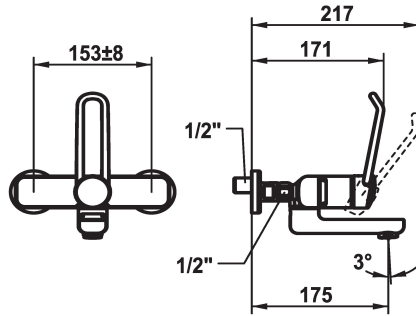

KWC VITA PRO 2.0 Lever mixer - Basin

Modell-Linie: VITA PRO 2.0 | 11.522.202.000
Kranar | Hydraulické armatúry

KWC-No.

125232
chromeline, AD 153 +/- 8 mm, A 175

125233
chromeline, AD 153 +/- 8 mm, A 225

Projection_A

A175

A225

- * Lever mixer
- * Operation designed for a secure grip, as well as safe and easy handling
- * Ergonomic and robust operating lever, made of polyamide
- to adjust the handling even better to suit personal requirements, the offset lever can be installed so that it is twisted into the cap (standard: see illustration)
- * EcoProtect - water-saving device
- * Swivel spout 90°
- adjustable with screw

- Neoperl® Perlator® laminar
- * OptimalSpace - ample space for washing or working
- * KWC cartridge with safety device M 35 OP
- with ceramic discs
- flow rate and temperature continuously variable
- temperature limitation
- Reinforced stopper for output volume and temperature (standard setting)
- * Wall connections 1/2" x 1/2", without shut-off valve L 40 eccentric 4 mm

chromeline

Installation_type

Väggmontering

Faucet_typ

Hebelmischer

Measure_Height

140

G_Acoustic group