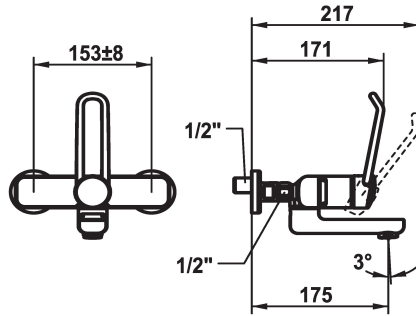

### KWC-No.

**125232**  
chromeline, AD 153 +/- 8 mm, A 175

**125233**  
chromeline, AD 153 +/- 8 mm, A 225

- Neoperl® Perlator® laminar
- \* OptimalSpace - ample space for washing or working
- \* KWC cartridge with safety device M 35 OP  
- with ceramic discs  
- flow rate and temperature continuously variable  
- temperature limitation  
- Reinforced stopper for output volume and temperature (standard setting)
- \* Wall connections ½" x ½", without shut-off valve L 40 eccentric 4 mm

### Dane techniczne

A\_Spout\_Spray

5,8 l/min (3 bar)

ATT-KWC-AUSLAUF

schwenkbar

Handling

frontbedient

ATT-KWC-FARBCODE

chromeline

Installation\_type

Montaż naścienny

Faucet\_typ

Hebelmischer

Dimension Height

140

G\_Acoustic group