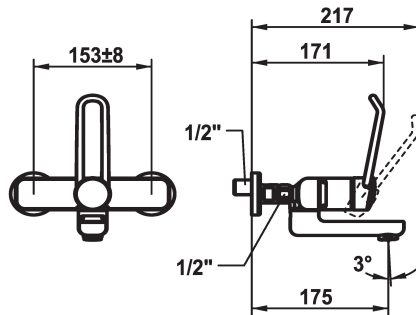

## KWC VITA PRO 2.0 Lever mixer - Basin

Modell-Linie: VITA PRO 2.0 | 11.522.202.000  
Taps | Manual taps

### KWC-No.

**125232**  
chromeline, AD 153 +/- 8 mm, A 175

**125233**  
chromeline, AD 153 +/- 8 mm, A 225

- \* Lever mixer
- \* Operation designed for a secure grip, as well as safe and easy handling
- \* Ergonomic and robust operating lever, made of polyamide
  - to adjust the handling even better to suit personal requirements, the offset lever can be installed so that it is twisted into the cap (standard: see illustration)
- \* EcoProtect - water-saving device
- \* Swivel spout 90°
  - adjustable with screw

### Projection A

A 175

A 225

- Neoperl® Perlator® laminar
- \* OptimalSpace - ample space for washing or working
- \* KWC cartridge with safety device M 35 OP
  - with ceramic discs
  - flow rate and temperature continuously variable
  - temperature limitation
  - Reinforced stopper for output volume and temperature (standard setting)
- \* Wall connections 1/2" x 1/2", without shut-off valve L 40 eccentric 4 mm

### Technical Data

Flow rate
Spout
Handling
Color code
Installation type
Faucet_typ
Measure Height
Acoustic group
Projection A
Energy label
Connection measure
Dimension Water outlet
material

5,8 l/min (3 bar)
swivel
front lever
chromeline
Wall mounted
Lever mixer
140
I
A 175
A
153+/-8
69
Brass