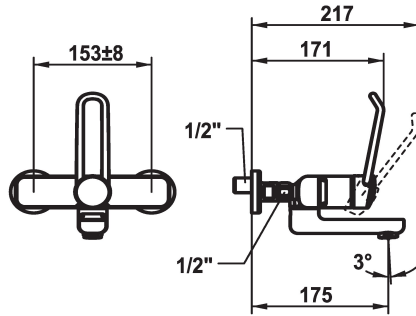

KWC VITA PRO 2.0 Lever mixer - Basin

Modell-Linie: VITA PRO 2.0 | 11.522.202.000
Taps | Manual taps

KWC-No.

125232
chromeline, AD 153 +/- 8 mm, A 175

125233
chromeline, AD 153 +/- 8 mm, A 225

- * Lever mixer
- * Operation designed for a secure grip, as well as safe and easy handling
- * Ergonomic and robust operating lever, made of polyamide
 - to adjust the handling even better to suit personal requirements, the offset lever can be installed so that it is twisted into the cap (standard: see illustration)
- * EcoProtect - water-saving device
- * Swivel spout 90°
 - adjustable with screw

Projection A

A 175

A 225

- Neoperl® Perlator® laminar
- * OptimalSpace - ample space for washing or working
- * KWC cartridge with safety device M 35 OP
 - with ceramic discs
 - flow rate and temperature continuously variable
 - temperature limitation
 - Reinforced stopper for output volume and temperature (standard setting)
- * Wall connections 1/2" x 1/2", without shut-off valve L 40 eccentric 4 mm

Technical Data

Flow rate
Spout
Handling
Color code
Installation type
Faucet_typ
Dimension Height
Acoustic group
Projection A
Energy label
Connection measure
Dimension Water outlet
material

5,8 l/min (3 bar)
swivel
front lever
chromeline
Wall mounted
Lever mixer
140
I
A 175
A
153+/-8
69
Brass