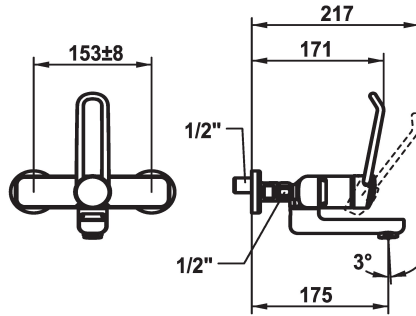

KWC VITA PRO 2.0 Lever mixer - Basin

Modell-Linie: VITA PRO 2.0 | 11.522.202.000
Taps | Manual taps

KWC-No.

125232
chromeline, AD 153 +/- 8 mm, A 175

125233
chromeline, AD 153 +/- 8 mm, A 225

- * Lever mixer
- * Operation designed for a secure grip, as well as safe and easy handling
- * Ergonomic and robust operating lever, made of polyamide
 - to adjust the handling even better to suit personal requirements, the offset lever can be installed so that it is twisted into the cap (standard: see illustration)
- * EcoProtect - water-saving device
- * Swivel spout 90°
 - adjustable with screw

Projection_A

A 175

A 225

- Neoperl® Perlator® laminar
- * OptimalSpace - ample space for washing or working
- * KWC cartridge with safety device M 35 OP
 - with ceramic discs
 - flow rate and temperature continuously variable
 - temperature limitation
 - Reinforced stopper for output volume and temperature (standard setting)
- * Wall connections 1/2" x 1/2", without shut-off valve L 40 eccentric 4 mm

Technical Data

Flow rate
Spout
Handling
Color code
Installation_type
Faucet_typ
Dimension Height
G_Acoustic group
Projection_A
Energy Label
Connection measure
Dimension Water outlet
material

5,8 l/min (3 bar)
swivel
front lever
chrome
Wall mounted
Lever mixer
140
I
A 175
A
153+/-8
69
Brass