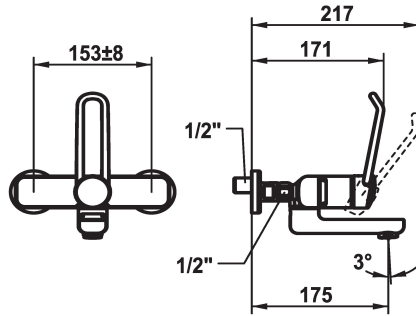

KWC VITA PRO 2.0 Lever mixer - Basin

Modell-Linie: VITA PRO 2.0 | 11.522.202.000
Umyvadlové armatury | Hydraulické armatury

KWC-No.

125232
chromeline, AD 153 +/- 8 mm, A 175

125233
chromeline, AD 153 +/- 8 mm, A 225

Projection_A

A175

A225

- * Lever mixer
- * Operation designed for a secure grip, as well as safe and easy handling
- * Ergonomic and robust operating lever, made of polyamide
- to adjust the handling even better to suit personal requirements, the offset lever can be installed so that it is twisted into the cap (standard: see illustration)
- * EcoProtect - water-saving device
- * Swivel spout 90°
- adjustable with screw

- Neoperl® Perlator® laminar
- * OptimalSpace - ample space for washing or working
- * KWC cartridge with safety device M 35 OP
- with ceramic discs
- flow rate and temperature continuously variable
- temperature limitation
- Reinforced stopper for output volume and temperature (standard setting)
- * Wall connections 1/2" x 1/2", without shut-off valve L 40 eccentric 4 mm

chromeline

Installation_type

montáž na stěnu

Faucet_typ

Hebelmischer

Measure_Height

140

G_Acoustic group