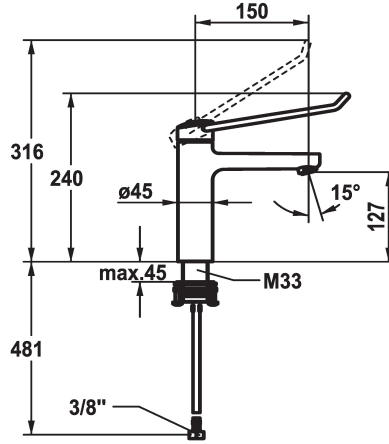

KWC VITA PRO 2.0 Lever mixer - Basin

Modell-Linie: VITA PRO 2.0 | 12.528.052.000LLFL
Kranar | Hydraulické armatúry

KWC-No.

125228
chromeline, A 150, flexible connection hoses, with pop-up valve

125229
chromeline, A 150, flexible connection hoses, without pop-up valve

- * Lever mixer
- * Operation designed for a secure grip, as well as safe and easy handling
- * Ergonomic and robust operating lever, made of polyamide
 - to adjust the handling even better to suit personal requirements, the offset lever can be installed so that it is twisted into the cap (standard: see illustration)
- * EcoProtect - water-saving device
- * Fixed spout
- Neoperl® Perlator® laminar

Faucet_typ

Measure_Height

G_Acoustic group

Projection_A

EnergyLabelCH

ATT-KWC-MASS-WASSERAUSTRITT

Material

ATT-KWC- ABLAUFGARNITUR

mit_Ablaufgarnitur

ohne_Ablaufgarnitur

- * KWC cartridge with safety device M 35 OP
 - with ceramic discs
 - flow rate and temperature continuously variable
 - temperature limitation
 - Reinforced stopper for output volume and temperature (standard setting)
- * Flexible connection hoses 3/8"
- * QuickInstallation - Fastening via threaded connection with locking screws
- * Mounting hole size $\varnothing 35$ mm