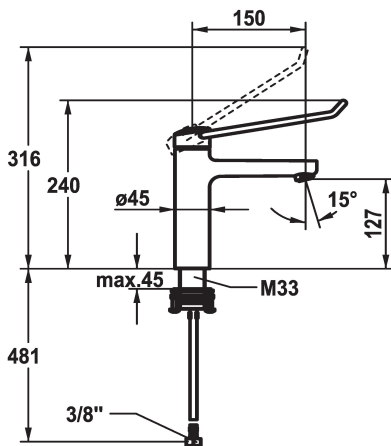

KWC VITA PRO 2.0 Lever mixer - Basin

Modell-Linie: **VITA PRO 2.0 | 12.528.052.000LLFL**
Armatura umywalkowa | Armatura jednouchwytywa

KWC-No.

125228
chromeline, A 150, flexible connection hoses, with pop-up valve

125229
chromeline, A 150, flexible connection hoses, without pop-up valve

- * Lever mixer
- * Operation designed for a secure grip, as well as safe and easy handling
- * Ergonomic and robust operating lever, made of polyamide
- to adjust the handling even better to suit personal requirements, the offset lever can be installed so that it is twisted into the cap (standard: see illustration)
- * EcoProtect - water-saving device
- * Fixed spout
- Neoperl® Perlator® laminar

Dane techniczne

A_Spout_Spray
ATT-KWC-ABLAUFGARNITUR
Connection
ATT-KWC-AUSLAUF
Handling
ATT-KWC-FARBCODE
Installation_type
Faucet_typ
Dimension Height
G_Acoustic group
Projection_A
EnergyLabelCH
ATT-KWC-MASS-WASSERAUSTRITT
Material

ATT-KWC-ABLAUFGARNITUR

mit_Ablaufgarnitur

ohne_Ablaufgarnitur

- * KWC cartridge with safety device M 35 OP
- with ceramic discs
- flow rate and temperature continuously variable
- temperature limitation
- Reinforced stopper for output volume and temperature (standard setting)
- * Flexible connection hoses 3/8"
- * QuickInstallation - Fastening via threaded connection with locking screws
- * Mounting hole size $\varnothing 35$ mm