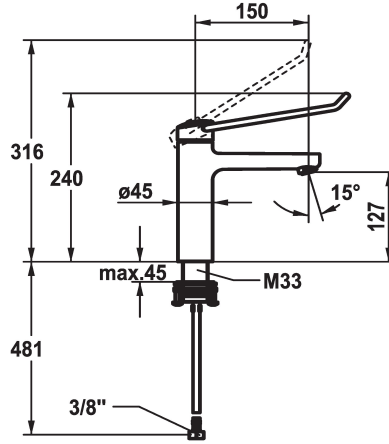

## KWC VITA PRO 2.0

Lever mixer - Basin

Modell-Linie: VITA PRO 2.0 | 12.528.052.000LLFL

Armatura umywalkowa | Armatura jednouchwytywa

### KWC-No.

**125228**

chromeline, A 150, flexible connection hoses, with pop-up valve

**125229**

chromeline, A 150, flexible connection hoses, without pop-up valve

- \* Lever mixer
- \* Operation designed for a secure grip, as well as safe and easy handling
- \* Ergonomic and robust operating lever, made of polyamide
  - to adjust the handling even better to suit personal requirements, the offset lever can be installed so that it is twisted into the cap (standard: see illustration)
- \* EcoProtect - water-saving device
- \* Fixed spout
- Neoperl® Perlator® laminar

### ATT-KWC-ABLAUFGARNITUR

mit\_Ablaufgarnitur

ohne\_Ablaufgarnitur

- \* KWC cartridge with safety device M 35 OP
  - with ceramic discs
  - flow rate and temperature continuously variable
  - temperature limitation
  - Reinforced stopper for output volume and temperature (standard setting)
- \* Flexible connection hoses 3/8"
- \* QuickInstallation - Fastening via threaded connection with locking screws
- \* Mounting hole size  $\varnothing 35$  mm

Faucet\_typ

Dimension Height

G\_Acoustic group

Projection\_A

EnergyLabelCH

ATT-KWC-MASS-WASSERAUSTRITT

Material

5,8 l/min (3 bar)