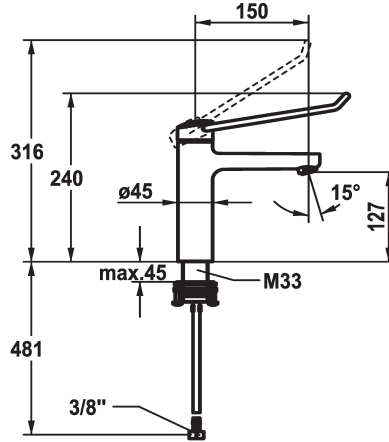

KWC VITA PRO 2.0 Lever mixer - Basin

Modell-Linie: VITA PRO 2.0 | 12.528.052.000LLFL
Hanat | Käsi­käyt­toiset hanat

KWC-No.

125228
chromeline, A 150, flexible connection hoses, with pop-up valve

125229
chromeline, A 150, flexible connection hoses, without pop-up valve

- * Lever mixer
- * Operation designed for a secure grip, as well as safe and easy handling
- * Ergonomic and robust operating lever, made of polyamide
- to adjust the handling even better to suit personal requirements, the offset lever can be installed so that it is twisted into the cap (standard: see illustration)
- * EcoProtect - water-saving device
- * Fixed spout
- Neoperl® Perlator® laminar

Faucet_typ

Measure_Height

G_Acoustic group

Projection_A

EnergyLabelCH

ATT-KWC-MASS-WASSERAUSTRITT

Materiaali

lviCode

ATT-KWC- ABLAUFGARNITUR

mit_Ablaufgarnitur

ohne_Ablaufgarnitur

- * KWC cartridge with safety device M 35 OP
- with ceramic discs
- flow rate and temperature continuously variable
- temperature limitation
- Reinforced stopper for output volume and temperature (standard setting)
- * Flexible connection hoses 3/8"
- * QuickInstallation - Fastening via threaded connection with locking screws
- * Mounting hole size $\varnothing 35$ mm