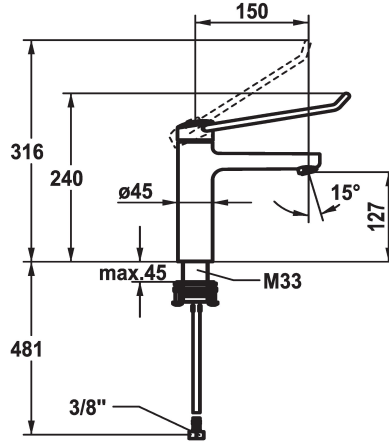

KWC VITA PRO 2.0 Lever mixer - Basin

Modell-Linie: VITA PRO 2.0 | 12.528.052.000LLFL
Taps | Manual taps

KWC-No.

125228

chromeline, A 150, flexible connection hoses, with pop-up valve

125229

chromeline, A 150, flexible connection hoses, without pop-up valve

- flow rate and temperature continuously variable

- temperature limitation

- Reinforced stopper for output volume and temperature (standard setting)

* Flexible connection hoses 3/8"

* QuickInstallation - Fastening via threaded connection with locking screws

* Mounting hole size ø35 mm

Technical Data

Flow rate
Pop-up_valve
Connection
Spout
Handling
Color code
Installation_type
Faucet_typ
Dimension Height
G_Acoustic group
Projection_A
Energy Label
Dimension Water outlet
material

5.8 l/min (3 bar)
without pop-up valve
Flexible connection hoses
fixed
top lever
chrome
Pillar installation
Lever mixer
240
I
A 150
A
127
Brass