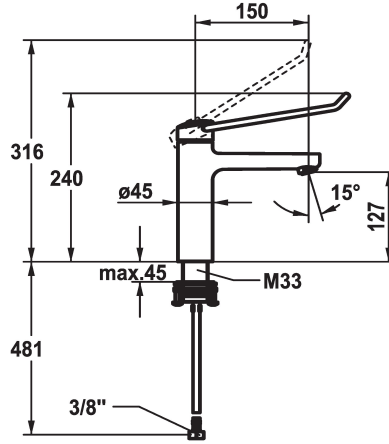

KWC VITA PRO 2.0 Lever mixer - Basin

Modell-Linie: VITA PRO 2.0 | 12.528.052.000LLFL
Umyvadlové armatury | Hydraulické armatury

KWC-No.

125228
chromeline, A 150, flexible connection hoses, with pop-up valve

125229
chromeline, A 150, flexible connection hoses, without pop-up valve

- * Lever mixer
- * Operation designed for a secure grip, as well as safe and easy handling
- * Ergonomic and robust operating lever, made of polyamide
- to adjust the handling even better to suit personal requirements, the offset lever can be installed so that it is twisted into the cap (standard: see illustration)
- * EcoProtect - water-saving device
- * Fixed spout
- Neoperl® Perlator® laminar

Faucet_typ

Measure_Height

G_Acoustic group

Projection_A

EnergyLabelCH

ATT-KWC-MASS-WASSERAUSTRITT

Material

ATT-KWC- ABLAUFGARNITUR

mit_Ablaufgarnitur

ohne_Ablaufgarnitur

- * KWC cartridge with safety device M 35 OP
- with ceramic discs
- flow rate and temperature continuously variable
- temperature limitation
- Reinforced stopper for output volume and temperature (standard setting)
- * Flexible connection hoses 3/8"
- * QuickInstallation - Fastening via threaded connection with locking screws
- * Mounting hole size $\varnothing 35$ mm