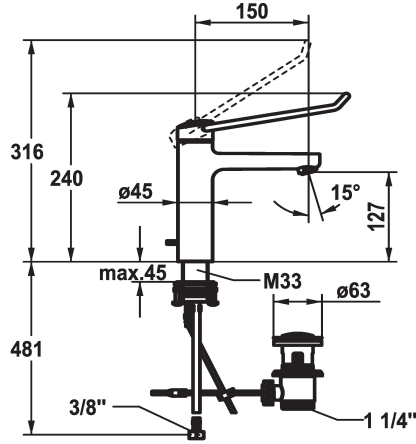

KWC VITA PRO 2.0 Lever mixer - Basin

Modell-Linie: VITA PRO 2.0 | 12.528.042.000LLFL
Hanat | Käsi­käyt­toiset hanat

KWC-No.

125228
chromeline, A 150, flexible connection hoses, with pop-up valve

125229
chromeline, A 150, flexible connection hoses, without pop-up valve

- * Lever mixer
- * Operation designed for a secure grip, as well as safe and easy handling
- * Ergonomic and robust operating lever, made of polyamide
- to adjust the handling even better to suit personal requirements, the offset lever can be installed so that it is twisted into the cap (standard: see illustration)
- * EcoProtect - water-saving device
- * Fixed spout
- Neoperl® Perlator® laminar
- * KWC cartridge with safety device M 35 OP

ATT-KWC- ABLAUFGARNITUR

mit_Ablaufgarnitur

ohne_Ablaufgarnitur

- with ceramic discs
- flow rate and temperature continuously variable
- temperature limitation
- Reinforced stopper for output volume and temperature (standard setting)
- * Flexible connection hoses 3/8"
- * QuickInstallation - Fastening via threaded connection with locking screws
- * Mounting hole size $\varnothing 35$ mm
- * Scope of delivery:
- KWC pop-up valve Z.538.581.000

5,8 l/min (3 bar)

mit_Ablaufgarnitur

Flexible_Anschluss­schläuche

Kiinnitetty

topbedient

chromeline

Standmontage

Hebelmischer