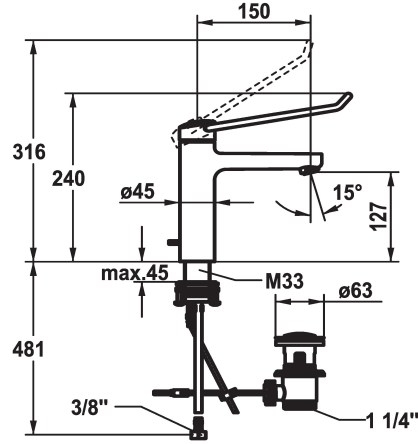

KWC VITA PRO 2.0 Lever mixer - Basin

Modell-Linie: VITA PRO 2.0 | 12.528.042.000LLFL
Taps | Manual taps

KWC-No.

125228
chromeline, A 150, flexible connection hoses, with pop-up valve

125229
chromeline, A 150, flexible connection hoses, without pop-up valve

- * Lever mixer
- * Operation designed for a secure grip, as well as safe and easy handling
- * Ergonomic and robust operating lever, made of polyamide
- to adjust the handling even better to suit personal requirements, the offset lever can be installed so that it is twisted into the cap (standard: see illustration)
- * EcoProtect - water-saving device
- * Fixed spout
- Neoperl® Perlator® laminar
- * KWC cartridge with safety device M 35 OP

Pop-up_valve

with pop-up valve

without pop-up valve

- with ceramic discs
- flow rate and temperature continuously variable
- temperature limitation
- Reinforced stopper for output volume and temperature (standard setting)
- * Flexible connection hoses 3/8"
- * QuickInstallation - Fastening via threaded connection with locking screws
- * Mounting hole size $\varnothing 35$ mm
- * Scope of delivery:
- KWC pop-up valve Z.538.581.000

Technical Data

Flow rate
Pop-up_valve
Connection
Spout
Handling
Color code
Installation_type
Faucet_typ
Dimension Height
G_Acoustic group
Projection_A
Energy Label
Dimension Water outlet
material

5,8 l/min (3 bar)
with pop-up valve
Flexible connection hoses
fixed
top lever
chrome
Pillar installation
Lever mixer
240
I
A 150
A
127
Brass