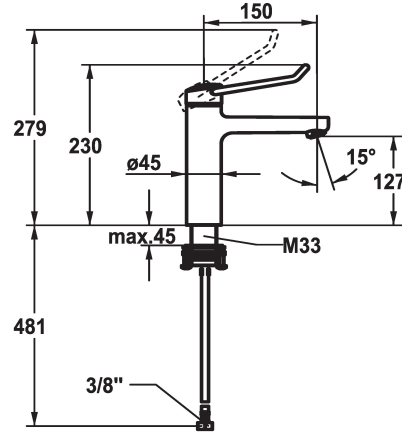

KWC VITA PRO 2.0 Lever mixer - Basin

Modell-Linie: VITA PRO 2.0 | 12.528.052.000FL
Kranar | Hydraulické armatúry

KWC-No.

125226
chromeline, A 150, flexible connection hoses, with pop-up valve

125227
chromeline, A 150, flexible connection hoses, without pop-up valve

- * Lever mixer
- * Operation designed for a secure grip, as well as safe and easy handling
- * Ergonomic and robust operating lever, made of polyamide
 - to adjust the handling even better to suit personal requirements, the offset lever can be installed so that it is twisted into the cap (standard: see illustration)
- * EcoProtect - water-saving device
- * Fixed spout
- Neoperl® Perlator® laminar

mit_Ablaufgarnitur

ohne_Ablaufgarnitur

- * KWC cartridge with safety device M 35 OP
 - with ceramic discs
 - flow rate and temperature continuously variable
 - temperature limitation
 - Reinforced stopper for output volume and temperature (standard setting)
- * Flexible connection hoses 3/8"
- * QuickInstallation - Fastening via threaded connection with locking screws
- * Mounting hole size ø35 mm

5,8 l/min (3 bar)

ohne_Ablaufgarnitur

Flexible_Anschlusschläuche

fest

topbedient

chromeline

Standmontage

Hebelmischer