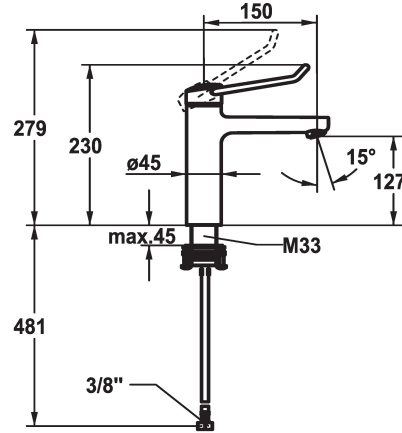

KWC VITA PRO 2.0

Lever mixer - Basin

Modell-Linie: VITA PRO 2.0 | 12.528.052.000FL

Armatura umywalkowa | Armatura jednouchwytowa

KWC-No.

125226

chromeline, A 150, flexible connection hoses, with pop-up valve

125227

chromeline, A 150, flexible connection hoses, without pop-up valve

* Lever mixer

* Operation designed for a secure grip, as well as safe and easy handling

* Ergonomic and robust operating lever, made of polyamide

- to adjust the handling even better to suit personal requirements, the offset lever can be installed so that it is twisted into the cap (standard: see illustration)

* EcoProtect - water-saving device

* Fixed spout

- Neoperl® Perlator® laminar

ATT-KWC- ABLAUFGARNITUR

mit_Ablaufgarnitur

ohne_Ablaufgarnitur

* KWC cartridge with safety device M 35 OP

- with ceramic discs

- flow rate and temperature continuously variable

- temperature limitation

- Reinforced stopper for output volume and temperature (standard setting)

* Flexible connection hoses 3/8"

* QuickInstallation - Fastening via threaded connection with locking screws

* Mounting hole size $\varnothing 35$ mm

Dane techniczne

A_Spout_Spray

ATT-KWC-ABLAUFGARNITUR

Connection

ATT-KWC-AUSLAUF

Handling

ATT-KWC-FARBCODE

Installation_type

Faucet_typ

Dimension Height

G_Acoustic group

Projection_A

EnergyLabelCH

ATT-KWC-MASS-WASSERAUSTRITT

Material

5,8 l/min (3 bar)

ohne_Ablaufgarnitur

Flexible_Anschlusschläuche

fest

topbedient

chromeline

Standmontage

Hebelmischer

230

I

A150

A

127

Mosiqdz