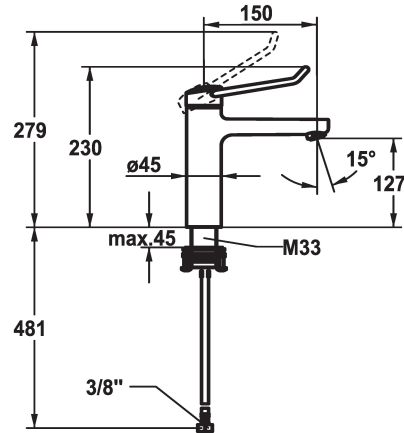

## KWC VITA PRO 2.0 Lever mixer - Basin

Modell-Linie: VITA PRO 2.0 | 12.528.052.000FL  
Hanat | Käsi­käyt­toiset hanat

### KWC-No.

**125226**  
chromeline, A 150, flexible connection hoses, with pop-up valve

**125227**  
chromeline, A 150, flexible connection hoses, without pop-up valve

- \* Lever mixer
- \* Operation designed for a secure grip, as well as safe and easy handling
- \* Ergonomic and robust operating lever, made of polyamide
  - to adjust the handling even better to suit personal requirements, the offset lever can be installed so that it is twisted into the cap (standard: see illustration)
- \* EcoProtect - water-saving device
- \* Fixed spout
- Neoperl® Perlator® laminar

### ATT-KWC- ABLAUFGARNITUR

mit\_Ablaufgarnitur

ohne\_Ablaufgarnitur

- \* KWC cartridge with safety device M 35 OP
  - with ceramic discs
  - flow rate and temperature continuously variable
  - temperature limitation
  - Reinforced stopper for output volume and temperature (standard setting)
- \* Flexible connection hoses 3/8"
- \* QuickInstallation - Fastening via threaded connection with locking screws
- \* Mounting hole size ø35 mm

5,8 l/min (3 bar)

ohne\_Ablaufgarnitur

Flexible\_Anschluss­schläuche

Kiinnitetty

topbedient

chromeline

Standmontage

Hebelmischer