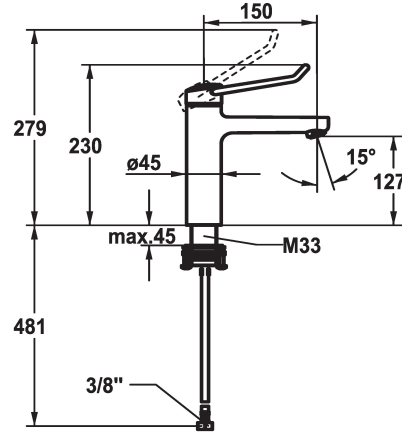

## KWC VITA PRO 2.0 Lever mixer - Basin

Modell-Linie: VITA PRO 2.0 | 12.528.052.000FL  
Taps | Manual taps

### KWC-No.

**125226**  
chromeline, A 150, flexible connection hoses, with pop-up valve

**125227**  
chromeline, A 150, flexible connection hoses, without pop-up valve

- \* Lever mixer
- \* Operation designed for a secure grip, as well as safe and easy handling
- \* Ergonomic and robust operating lever, made of polyamide
  - to adjust the handling even better to suit personal requirements, the offset lever can be installed so that it is twisted into the cap (standard: see illustration)
- \* EcoProtect - water-saving device
- \* Fixed spout
  - Neoperl® Perlator® laminar

### pop-up valve

with pop-up valve

without pop-up valve

- \* KWC cartridge with safety device M 35 OP
  - with ceramic discs
  - flow rate and temperature continuously variable
  - temperature limitation
  - Reinforced stopper for output volume and temperature (standard setting)
- \* Flexible connection hoses 3/8"
- \* QuickInstallation - Fastening via threaded connection with locking screws
- \* Mounting hole size ø35 mm

### Technical Data

Flow rate
pop-up valve
Connection
Spout
Handling
Color code
Installation type
Faucet_typ
Measure Height
Acoustic group
Projection A
Energy label
Dimension Water outlet
material

5.8 l/min (3 bar)
without pop-up valve
Flexible connection hoses
fixed
top lever
chromeline
Pillar installation
Lever mixer
230
I
A 150
A
127
Brass