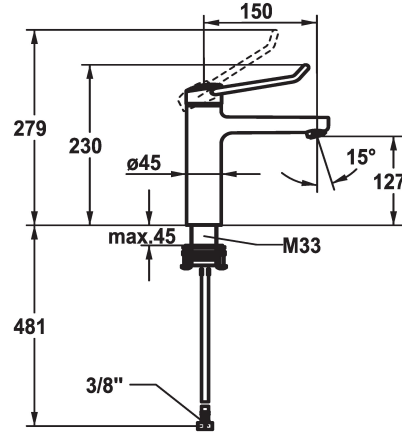

KWC VITA PRO 2.0 Lever mixer - Basin

Modell-Linie: VITA PRO 2.0 | 12.528.052.000FL
Taps | Manual taps

KWC-No.

125226
chromeline, A 150, flexible connection hoses, with pop-up valve

125227
chromeline, A 150, flexible connection hoses, without pop-up valve

- * Lever mixer
- * Operation designed for a secure grip, as well as safe and easy handling
- * Ergonomic and robust operating lever, made of polyamide
 - to adjust the handling even better to suit personal requirements, the offset lever can be installed so that it is twisted into the cap (standard: see illustration)
- * EcoProtect - water-saving device
- * Fixed spout
 - Neoperl® Perlator® laminar

pop-up assembly

with pop-up valve

without pop-up valve

- * KWC cartridge with safety device M 35 OP
 - with ceramic discs
 - flow rate and temperature continuously variable
 - temperature limitation
 - Reinforced stopper for output volume and temperature (standard setting)
- * Flexible connection hoses 3/8"
- * QuickInstallation - Fastening via threaded connection with locking screws
- * Mounting hole size ø35 mm

Technical Data

Flow rate
pop-up assembly
Connection
Spout
Handling
Color code
Installation type
Faucet_typ
Dimension Height
Acoustic group
Projection A
Energy label
Dimension Water outlet
material

5.8 l/min (3 bar)
without pop-up valve
Flexible connection hoses
fixed
top lever
chromeline
Pillar installation
Lever mixer
230
I
A 150
A
127
Brass