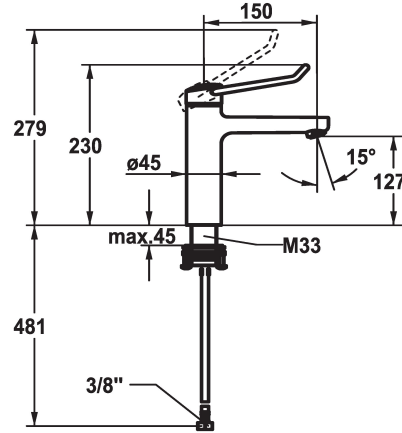

KWC VITA PRO 2.0 Lever mixer - Basin

Modell-Linie: VITA PRO 2.0 | 12.528.052.000FL
Taps | Manual taps

KWC-No.

125226
chromeline, A 150, flexible connection hoses, with pop-up valve

125227
chromeline, A 150, flexible connection hoses, without pop-up valve

- * Lever mixer
- * Operation designed for a secure grip, as well as safe and easy handling
- * Ergonomic and robust operating lever, made of polyamide
- to adjust the handling even better to suit personal requirements, the offset lever can be installed so that it is twisted into the cap (standard: see illustration)
- * EcoProtect - water-saving device
- * Fixed spout
- Neoperl® Perlator® laminar

Technical Data

Flow rate
Pop-up_valve
Connection
Spout
Handling
Color code
Installation_type
Faucet_typ
Dimension Height
G_Acoustic group
Projection_A
Energy Label
Dimension Water outlet
material

Pop-up_valve

with pop-up valve

without pop-up valve

- * KWC cartridge with safety device M 35 OP
- with ceramic discs
- flow rate and temperature continuously variable
- temperature limitation
- Reinforced stopper for output volume and temperature (standard setting)
- * Flexible connection hoses 3/8"
- * QuickInstallation - Fastening via threaded connection with locking screws
- * Mounting hole size ø35 mm