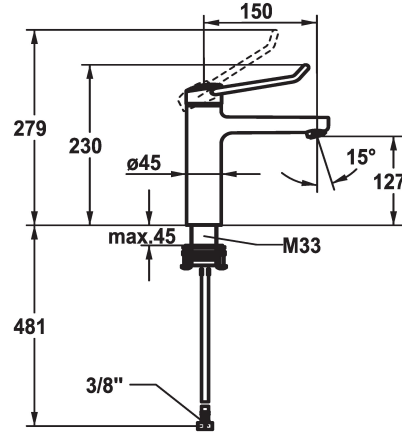

KWC VITA PRO 2.0 Lever mixer - Basin

Modell-Linie: VITA PRO 2.0 | 12.528.052.000FL
Umyvadlové armatury | Hydraulické armatury

KWC-No.

125226
chromeline, A 150, flexible connection hoses, with pop-up valve

125227
chromeline, A 150, flexible connection hoses, without pop-up valve

- * Lever mixer
- * Operation designed for a secure grip, as well as safe and easy handling
- * Ergonomic and robust operating lever, made of polyamide
 - to adjust the handling even better to suit personal requirements, the offset lever can be installed so that it is twisted into the cap (standard: see illustration)
- * EcoProtect - water-saving device
- * Fixed spout
- Neoperl® Perlator® laminar

mit_Ablaufgarnitur

ohne_Ablaufgarnitur

- * KWC cartridge with safety device M 35 OP
 - with ceramic discs
 - flow rate and temperature continuously variable
 - temperature limitation
 - Reinforced stopper for output volume and temperature (standard setting)
- * Flexible connection hoses 3/8"
- * QuickInstallation - Fastening via threaded connection with locking screws
- * Mounting hole size ø35 mm

5,8 l/min (3 bar)

ohne_Ablaufgarnitur

Flexible_Anschlusschläuche

fixovaná

topbedient

chromeline

Standmontage

Hebelmischer