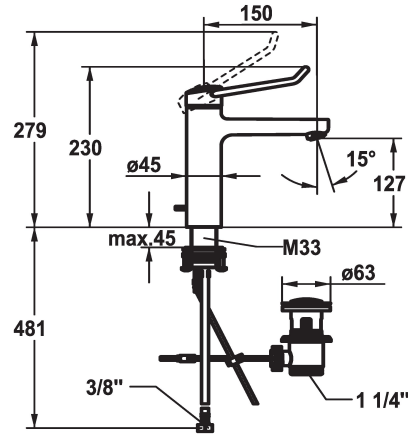

KWC VITA PRO 2.0 Lever mixer - Basin

Modell-Linie: VITA PRO 2.0 | 12.528.042.000FL
Taps | Manual taps

KWC-No.

125226
chromeline, A 150, flexible connection hoses, with pop-up valve

125227
chromeline, A 150, flexible connection hoses, without pop-up valve

- * Lever mixer
- * Operation designed for a secure grip, as well as safe and easy handling
- * Ergonomic and robust operating lever, made of polyamide
- to adjust the handling even better to suit personal requirements, the offset lever can be installed so that it is twisted into the cap (standard: see illustration)
- * EcoProtect - water-saving device
- * Fixed spout
- Neoperl® Perlator® laminar
- * KWC cartridge with safety device M 35 OP

Technical Data

Flow rate	5,8 l/min (3 bar)
Pop-up_valve	with pop-up valve
Connection	flexible connection hoses
Spout	fixed
Handling	top lever
Color code	chrome
Installation_type	Pillar installation
Faucet_typ	Lever mixer
Dimension Height	230
G_Acoustic group	I
Projection_A	A 150
Energy Label	A
Dimension Water outlet	127
material	Brass

Pop-up_valve

with pop-up valve

without pop-up valve

- with ceramic discs
- flow rate and temperature continuously variable
- temperature limitation
- Reinforced stopper for output volume and temperature (standard setting)
- * Flexible connection hoses 3/8"
- * QuickInstallation - Fastening via threaded connection with locking screws
- * Mounting hole size $\varnothing 35$ mm
- * Scope of delivery:
- KWC pop-up valve Z.538.581.000