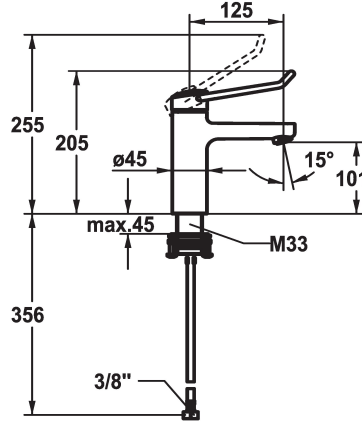

KWC VITA PRO 2.0

Lever mixer - Basin

Modell-Linie: VITA PRO 2.0 | 12.528.051.000FL

Armatura umywalkowa | Armatura jednouchwytowa

KWC-No.

125224

chromeline, A 125, flexible connection hoses, with pop-up valve

125225

chromeline, A 125, flexible connection hoses, without pop-up valve

* Lever mixer

* Operation designed for a secure grip, as well as safe and easy handling

* Ergonomic and robust operating lever, made of polyamide

- to adjust the handling even better to suit personal requirements, the offset lever can be installed so that it is twisted into the cap (standard: see illustration)

* EcoProtect - water-saving device

* Fixed spout

- Neoperl® Perlator® laminar

ATT-KWC- ABLAUFGARNITUR

mit_Ablaufgarnitur

ohne_Ablaufgarnitur

* KWC cartridge with safety device M 35 OP

- with ceramic discs

- flow rate and temperature continuously variable

- temperature limitation

- Reinforced stopper for output volume and temperature (standard setting)

* Flexible connection hoses 3/8"

* QuickInstallation - Fastening via threaded connection with locking screws

* Mounting hole size ø35 mm

Dane techniczne

A_Spout_Spray

ATT-KWC-ABLAUFGARNITUR

Connection

ATT-KWC-AUSLAUF

Handling

ATT-KWC-FARBCODE

Installation_type

Faucet_typ

Dimension Height

G_Acoustic group

Projection_A

EnergyLabelCH

ATT-KWC-MASS-WASSERAUSTRITT

Material

5,8 l/min (3 bar)

ohne_Ablaufgarnitur

Flexible_Anschlusschläuche

fest

topbedient

chromeline

Standmontage

Hebelmischer

205

I

A125

A

101

Mosiqdz