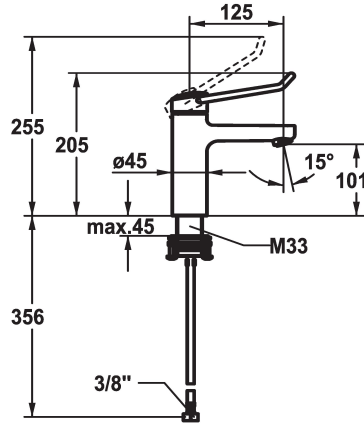

KWC VITA PRO 2.0 Lever mixer - Basin

Modell-Linie: VITA PRO 2.0 | 12.528.051.000FL
Hanat | Käsi­käyt­toiset hanat

KWC-No.

125224
chromeline, A 125, flexible connection hoses, with pop-up valve

125225
chromeline, A 125, flexible connection hoses, without pop-up valve

- * Lever mixer
- * Operation designed for a secure grip, as well as safe and easy handling
- * Ergonomic and robust operating lever, made of polyamide
- to adjust the handling even better to suit personal requirements, the offset lever can be installed so that it is twisted into the cap (standard: see illustration)
- * EcoProtect - water-saving device
- * Fixed spout
- Neoperl® Perlator® laminar

Faucet_typ

Measure_Height

G_Acoustic group

Projection_A

EnergyLabelCH

ATT-KWC-MASS-WASSERAUSTRITT

Materiaali

lviCode

ATT-KWC- ABLAUFGARNITUR

mit_Ablaufgarnitur

ohne_Ablaufgarnitur

- * KWC cartridge with safety device M 35 OP
- with ceramic discs
- flow rate and temperature continuously variable
- temperature limitation
- Reinforced stopper for output volume and temperature (standard setting)
- * Flexible connection hoses 3/8"
- * QuickInstallation - Fastening via threaded connection with locking screws
- * Mounting hole size ø35 mm