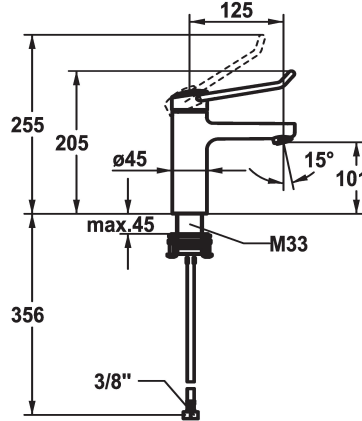

KWC VITA PRO 2.0 Lever mixer - Basin

Modell-Linie: VITA PRO 2.0 | 12.528.051.000FL
Taps | Manual taps

KWC-No.

125224
chromeline, A 125, flexible connection hoses, with pop-up valve

125225
chromeline, A 125, flexible connection hoses, without pop-up valve

- * Lever mixer
- * Operation designed for a secure grip, as well as safe and easy handling
- * Ergonomic and robust operating lever, made of polyamide
- to adjust the handling even better to suit personal requirements, the offset lever can be installed so that it is twisted into the cap (standard: see illustration)
- * EcoProtect - water-saving device
- * Fixed spout
- Neoperl® Perlator® laminar

pop-up valve

with pop-up valve

without pop-up valve

- * KWC cartridge with safety device M 35 OP
- with ceramic discs
- flow rate and temperature continuously variable
- temperature limitation
- Reinforced stopper for output volume and temperature (standard setting)
- * Flexible connection hoses 3/8"
- * QuickInstallation - Fastening via threaded connection with locking screws
- * Mounting hole size $\varnothing 35$ mm

Technical Data

Flow rate
pop-up valve
Connection
Spout
Handling
Color code
Installation type
Faucet_typ
Measure Height
Acoustic group
Projection A
Energy label
Dimension Water outlet
material

5.8 l/min (3 bar)
without pop-up valve
Flexible connection hoses
fixed
top lever
chromeline
Pillar installation
Lever mixer
205
I
A 125
A
101
Brass