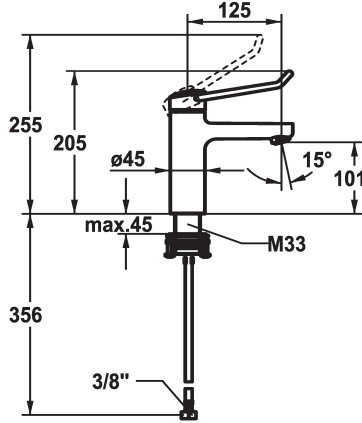

## KWC VITA PRO 2.0 Lever mixer - Basin

Modell-Linie: VITA PRO 2.0 | 12.528.051.000FL  
Taps | Manual taps

### KWC-No.

**125224**  
chromeline, A 125, flexible connection hoses, with pop-up valve

**125225**  
chromeline, A 125, flexible connection hoses, without pop-up valve

- \* Lever mixer
- \* Operation designed for a secure grip, as well as safe and easy handling
- \* Ergonomic and robust operating lever, made of polyamide
  - to adjust the handling even better to suit personal requirements, the offset lever can be installed so that it is twisted into the cap (standard: see illustration)
- \* EcoProtect - water-saving device
- \* Fixed spout
  - Neoperl® Perlator® laminar

### pop-up assembly

with pop-up valve

without pop-up valve

- \* KWC cartridge with safety device M 35 OP
  - with ceramic discs
  - flow rate and temperature continuously variable
  - temperature limitation
  - Reinforced stopper for output volume and temperature (standard setting)
- \* Flexible connection hoses 3/8"
- \* QuickInstallation - Fastening via threaded connection with locking screws
- \* Mounting hole size  $\varnothing 35$  mm

### Technical Data

Flow rate
pop-up assembly
Connection
Spout
Handling
Color code
Installation type
Faucet_typ
Dimension Height
Acoustic group
Projection A
Energy label
Dimension Water outlet
material

5.8 l/min (3 bar)
without pop-up valve
Flexible connection hoses
fixed
top lever
chromeline
Pillar installation
Lever mixer
205
I
A 125
A
101
Brass