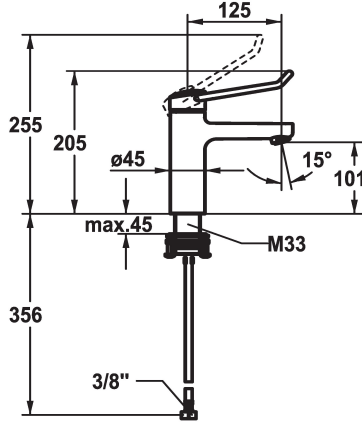

KWC VITA PRO 2.0 Lever mixer - Basin

Modell-Linie: VITA PRO 2.0 | 12.528.051.000FL
Taps | Manual taps

KWC-No.

125224
chromeline, A 125, flexible connection hoses, with pop-up valve

125225
chromeline, A 125, flexible connection hoses, without pop-up valve

Technical Data

Flow rate
Pop-up_valve
Connection
Spout
Handling
Color code
Installation_type
Faucet_typ
Dimension Height
G_Acoustic group
Projection_A
Energy Label
Dimension Water outlet
material

Pop-up_valve

with pop-up valve

without pop-up valve

- * KWC cartridge with safety device M 35 OP
- with ceramic discs
- flow rate and temperature continuously variable
- temperature limitation
- Reinforced stopper for output volume and temperature (standard setting)
- * Flexible connection hoses 3/8"
- * QuickInstallation - Fastening via threaded connection with locking screws
- * Mounting hole size ø35 mm

5,8 l/min (3 bar)
without pop-up valve
Flexible connection hoses
fixed
top lever
chrome
Pillar installation
Lever mixer
205
I
A 125
A
101
Brass