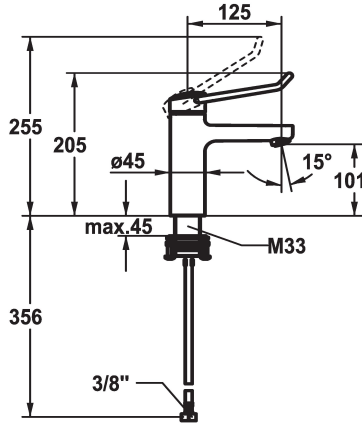

## KWC VITA PRO 2.0 Lever mixer - Basin

Modell-Linie: VITA PRO 2.0 | 12.528.051.000FL  
Umyvadlové armatury | Hydraulické armatury

### KWC-No.

**125224**  
chromeline, A 125, flexible connection hoses, with pop-up valve

**125225**  
chromeline, A 125, flexible connection hoses, without pop-up valve

- \* Lever mixer
- \* Operation designed for a secure grip, as well as safe and easy handling
- \* Ergonomic and robust operating lever, made of polyamide
  - to adjust the handling even better to suit personal requirements, the offset lever can be installed so that it is twisted into the cap (standard: see illustration)
- \* EcoProtect - water-saving device
- \* Fixed spout
- Neoperl® Perlator® laminar

Faucet\_typ

Measure\_Height

G\_Acoustic group

Projection\_A

EnergyLabelCH

ATT-KWC-MASS-WASSERAUSTRITT

Material

### ATT-KWC- ABLAUFGARNITUR

mit\_Ablaufgarnitur

ohne\_Ablaufgarnitur

- \* KWC cartridge with safety device M 35 OP
  - with ceramic discs
  - flow rate and temperature continuously variable
  - temperature limitation
  - Reinforced stopper for output volume and temperature (standard setting)
- \* Flexible connection hoses 3/8"
- \* QuickInstallation - Fastening via threaded connection with locking screws
- \* Mounting hole size ø35 mm