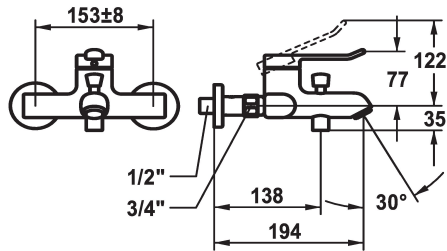

KWC VITA 2.0 Lever mixer - Tub

Modell-Linie: VITA 2.0 | 20.512.333.000
Suihkut ja suihkupaneelit | Allashanat

KWC-No.

125223

chromeline, AD 153 +/- 8 mm, A 195, without hand shower, hose and bracket

- * Lever mixer
- * Diverter with automatic reset
- * Intrinsicly safe against backflow
- * Fixed spout
- Neoperl® Perlator® laminar

- * KWC cartridge with safety device M 35 OP
- with ceramic discs
- flow rate and temperature continuously variable
- * Wall connections 1/2" x 3/4", without shut-off valve L 40 eccentric 4 mm

Tekniset tiedot

A_Spout_Spray

20.4 l/min (3 bar)

ATT-KWC-A_BRAUSENABGANG

12.6 l/min (3 bar)

Spout

Kiinnitetty

ATT-KWC-BRAUSEGARNITUR

ohne_Brause_Schlauch_Halter

ATT-KWC-G_BRAUSENABGANG

II

Projection_A

A195

EnergyLabelCH

C

Connection measure

153+/-8