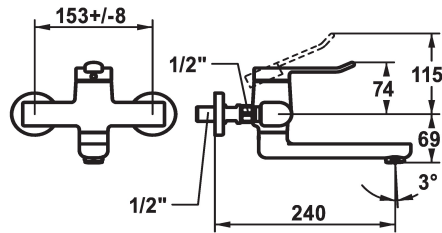

KWC VITA 2.0 Lever mixer - Basin

Modell-Linie: VITA 2.0 | 11.512.103.000
Kranar | Hydraulické armatúry

KWC-No.

125218
chromeline, AD 153 +/- 8 mm, A 175

125219
chromeline, AD 153 +/- 8 mm, A 225

- * Lever mixer
- * EcoProtect - water-saving device
- * Swivel spout 90°
- adjustable with screw
- Neoperl® Perlator® laminar
- * OptimalSpace - ample space for washing or working

Projection_A

A190

A240

- * KWC cartridge with safety device G 35 OP
- with ceramic discs
- flow rate and temperature continuously variable
- * Wall connections 1/2" x 1/2", without shut-off valve L 40 eccentric 4 mm

Technical Data

A_Spout_Spray

5,8 l/min (3 bar)

ATT-KWC-AUSLAUF

schwenkbar

Handling

topbedient

ATT-KWC-FARBCODE

A240

EnergyLabelCH

A

Connection measure

153+/-8

Material

Mässing