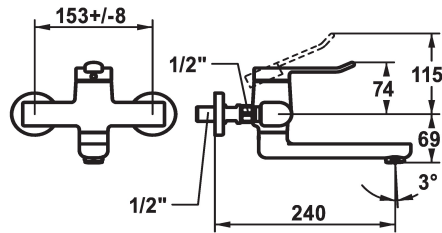

KWC VITA 2.0 Lever mixer - Basin

Modell-Linie: VITA 2.0 | 11.512.103.000
Armatura umywalkowa | Armatura jednouchwytowa

KWC-No.

125218
chromeline, AD 153 +/- 8 mm, A 175

125219
chromeline, AD 153 +/- 8 mm, A 225

- * Lever mixer
- * EcoProtect - water-saving device
- * Swivel spout 90°
- adjustable with screw
- Neoperl® Perlator® laminar
- * OptimalSpace - ample space for washing or working

Projection_A

A190

A240

- * KWC cartridge with safety device G 35 OP
- with ceramic discs
- flow rate and temperature continuously variable
- * Wall connections 1/2" x 1/2", without shut-off valve L 40 eccentric 4 mm

Dane techniczne

A_Spout_Spray

5,8 l/min (3 bar)

ATT-KWC-AUSLAUF

schwenkbar

Handling

topbedient

ATT-KWC-FARBCODE

chromeline