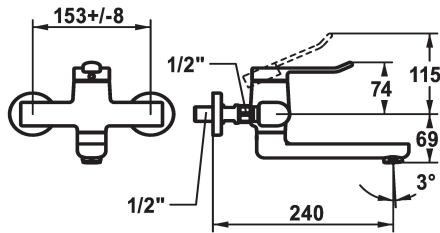

KWC VITA 2.0 Lever mixer - Basin

Modell-Linie: VITA 2.0 | 11.512.103.000
Hanat | Käsikäyttöiset hanat

KWC-No.

125218
chromeline, AD 153 +/- 8 mm, A 175

125219
chromeline, AD 153 +/- 8 mm, A 225

- * Lever mixer
- * EcoProtect - water-saving device
- * Swivel spout 90°
- adjustable with screw
- Neoperl® Perlator® laminar
- * OptimalSpace - ample space for washing or working

Projection_A

A190

A240

- * KWC cartridge with safety device G 35 OP
- with ceramic discs
- flow rate and temperature continuously variable
- * Wall connections 1/2" x 1/2", without shut-off valve L 40 eccentric 4 mm

Projection_A

EnergyLabelCH

Connection measure

Materiaali

IviCode

5,8 l/min (3 bar)

schwenkbar

topbedient