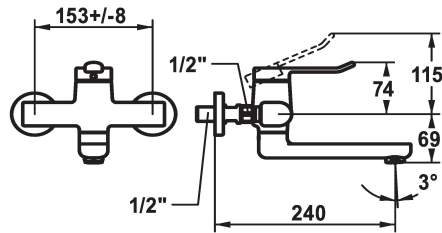

KWC VITA 2.0 Lever mixer - Basin

Modell-Linie: VITA 2.0 | 11.512.103.000
Taps | Manual taps

KWC-No.

125218
chromeline, AD 153 +/- 8 mm, A 175

125219
chromeline, AD 153 +/- 8 mm, A 225

- * Lever mixer
- * EcoProtect - water-saving device
- * Swivel spout 90°
- adjustable with screw
- Neoperl® Perlator® laminar
- * OptimalSpace - ample space for washing or working

Projection A

A 190

A 240

- * KWC cartridge with safety device G 35 OP
- with ceramic discs
- flow rate and temperature continuously variable
- * Wall connections 1/2" x 1/2", without shut-off valve L 40 eccentric 4 mm

Technical Data

Flow rate
Spout
Handling
Color code
Installation type
Faucet_typ
Acoustic group
Projection A
Energy label
Connection measure
material

5,8 l/min (3 bar)
swivel
top lever
chromeline
Wall mounted
Lever mixer
I
A 240
A
153+/-8
Brass