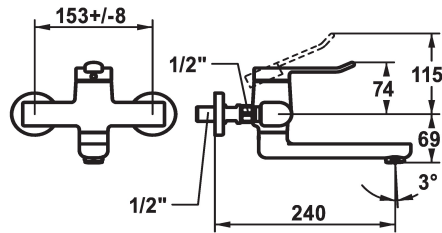

KWC VITA 2.0 Lever mixer - Basin

Modell-Linie: VITA 2.0 | 11.512.103.000
Umyvadlové armatury | Hydraulické armatury

KWC-No.

125218
chromeline, AD 153 +/- 8 mm, A 175

125219
chromeline, AD 153 +/- 8 mm, A 225

- * Lever mixer
- * EcoProtect - water-saving device
- * Swivel spout 90°
- adjustable with screw
- Neoperl® Perlator® laminar
- * OptimalSpace - ample space for washing or working

Projection_A

A190

A240

- * KWC cartridge with safety device G 35 OP
- with ceramic discs
- flow rate and temperature continuously variable
- * Wall connections 1/2" x 1/2", without shut-off valve L 40 eccentric 4 mm

Technické údaje

A_Spout_Spray

5,8 l/min (3 bar)

ATT-KWC-AUSLAUF

schwenkbar

Handling

topbedient

ATT-KWC-FARBCODE

chromeline