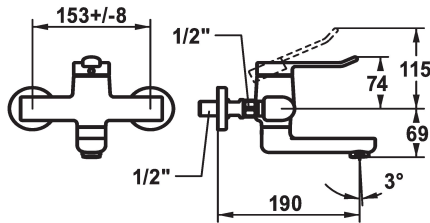

KWC VITA 2.0 Lever mixer - Basin

Modell-Linie: VITA 2.0 | 11.512.102.000
Kranar | Hydraulické armatúry

KWC-No.

125218
chromeline, AD 153 +/- 8 mm, A 175

125219
chromeline, AD 153 +/- 8 mm, A 225

- * Lever mixer
- * EcoProtect - water-saving device
- * Swivel spout 90°
- adjustable with screw
- Neoperl® Perlator® laminar
- * OptimalSpace - ample space for washing or working

Projection_A

A190

A240

- * KWC cartridge with safety device G 35 OP
- with ceramic discs
- flow rate and temperature continuously variable
- * Wall connections 1/2" x 1/2", without shut-off valve L 40 eccentric 4 mm

Technical Data

A_Spout_Spray	5,8 l/min (3 bar)
ATT-KWC-AUSLAUF	schwenkbar
Handling	topbedient
ATT-KWC-FARBCODE	chromeline
Installation_type	Väggmontering
Faucet_typ	Hebelmischer
G_Acoustic group	I
Projection_A	A190
EnergyLabelCH	A
Connection measure	153+/-8
Material	Mässing