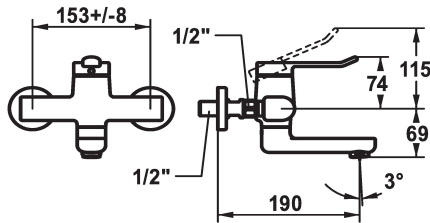

KWC VITA 2.0 Lever mixer - Basin

Modell-Linie: VITA 2.0 | 11.512.102.000
Armatura umywalkowa | Armatura jednouchwytowa

KWC-No.

125218
chromeline, AD 153 +/- 8 mm, A 175

125219
chromeline, AD 153 +/- 8 mm, A 225

- * Lever mixer
- * EcoProtect - water-saving device
- * Swivel spout 90°
- adjustable with screw
- Neoperl® Perlator® laminar
- * OptimalSpace - ample space for washing or working

Projection_A

A190

A240

- * KWC cartridge with safety device G 35 OP
- with ceramic discs
- flow rate and temperature continuously variable
- * Wall connections 1/2" x 1/2", without shut-off valve L 40 eccentric 4 mm

Dane techniczne

A_Spout_Spray

5,8 l/min (3 bar)

ATT-KWC-AUSLAUF

schwenkbar

Handling

topbedient

ATT-KWC-FARBCODE

chromeline