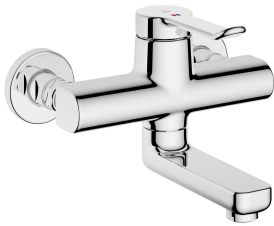

KWC VITA 2.0 Lever mixer - Basin

Modell-Linie: VITA 2.0 | 11.512.102.000
Armatura umywalkowa | Armatura jednouchwytowa

KWC-No.

125218
chromeline, AD 153 +/- 8 mm, A 175

125219
chromeline, AD 153 +/- 8 mm, A 225

- * Lever mixer
- * EcoProtect - water-saving device
- * Swivel spout 90°
- adjustable with screw
- Neoperl® Perlator® laminar
- * OptimalSpace - ample space for washing or working

Projection_A

A190

A240

- * KWC cartridge with safety device G 35 OP
- with ceramic discs
- flow rate and temperature continuously variable
- * Wall connections 1/2" x 1/2", without shut-off valve L 40 eccentric 4 mm

Dane techniczne

A_Spout_Spray

5,8 l/min (3 bar)

ATT-KWC-AUSLAUF

schwenkbar

Handling

topbedient

ATT-KWC-FARBCODE

chromeline