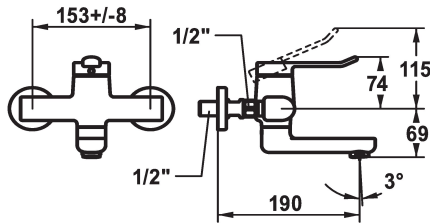

KWC VITA 2.0 Lever mixer - Basin

Modell-Linie: VITA 2.0 | 11.512.102.000
Hanat | Käsi­käyt­toiset hanat

KWC-No.

125218
chromeline, AD 153 +/- 8 mm, A 175

125219
chromeline, AD 153 +/- 8 mm, A 225

- * Lever mixer
- * EcoProtect - water-saving device
- * Swivel spout 90°
- adjustable with screw
- Neoperl® Perlator® laminar
- * OptimalSpace - ample space for washing or working

Projection_A

A190

A240

- * KWC cartridge with safety device G 35 OP
- with ceramic discs
- flow rate and temperature continuously variable
- * Wall connections 1/2" x 1/2", without shut-off valve L 40 eccentric 4 mm

Projection_A

EnergyLabelCH

Connection measure

Materiaali

IviCode

5,8 l/min (3 bar)

schwenkbar

topbedient