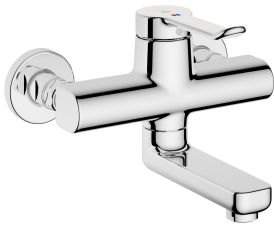

KWC VITA 2.0 Lever mixer - Basin

Modell-Linie: VITA 2.0 | 11.512.102.000
Hanat | Käsi­käyt­toiset hanat

KWC-No.

125218
chromeline, AD 153 +/- 8 mm, A 175

125219
chromeline, AD 153 +/- 8 mm, A 225

- * Lever mixer
- * EcoProtect - water-saving device
- * Swivel spout 90°
- adjustable with screw
- Neoperl® Perlator® laminar
- * OptimalSpace - ample space for washing or working

Projection_A

A190

A240

- * KWC cartridge with safety device G 35 OP
- with ceramic discs
- flow rate and temperature continuously variable
- * Wall connections 1/2" x 1/2", without shut-off valve L 40 eccentric 4 mm

Tekniset tiedot

A_Spout_Spray

Spout

Handling

Värikoodi

Installation_type

Faucet_typ

G_Acoustic group