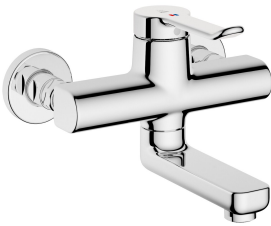

KWC VITA 2.0 Lever mixer - Basin

Modell-Linie: VITA 2.0 | 11.512.102.000
Taps | Manual taps

KWC-No.

125218
chromeline, AD 153 +/- 8 mm, A 175

125219
chromeline, AD 153 +/- 8 mm, A 225

- * Lever mixer
- * EcoProtect - water-saving device
- * Swivel spout 90°
- adjustable with screw
- Neoperl® Perlator® laminar
- * OptimalSpace - ample space for washing or working

Projection A

A 190

A 240

- * KWC cartridge with safety device G 35 OP
- with ceramic discs
- flow rate and temperature continuously variable
- * Wall connections 1/2" x 1/2", without shut-off valve L 40 eccentric 4 mm

Technical Data

Flow rate
Spout
Handling
Color code
Installation type
Faucet_typ
Acoustic group
Projection A
Energy label
Connection measure
material

5,8 l/min (3 bar)
swivel
top lever
chromeline
Wall mounted
Lever mixer
I
A 190
A
153+/-8
Brass