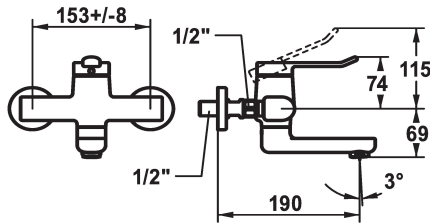

KWC VITA 2.0 Lever mixer - Basin

Modell-Linie: VITA 2.0 | 11.512.102.000
Taps | Manual taps

KWC-No.

125218
chromeline, AD 153 +/- 8 mm, A 175

125219
chromeline, AD 153 +/- 8 mm, A 225

- * Lever mixer
- * EcoProtect - water-saving device
- * Swivel spout 90°
- adjustable with screw
- Neoperl® Perlator® laminar
- * OptimalSpace - ample space for washing or working

Projection A

A 190

A 240

- * KWC cartridge with safety device G 35 OP
- with ceramic discs
- flow rate and temperature continuously variable
- * Wall connections 1/2" x 1/2", without shut-off valve L 40 eccentric 4 mm

Technical Data

Flow rate
Spout
Handling
Color code
Installation type
Faucet_typ
Acoustic group
Projection A
Energy label
Connection measure
material

5,8 l/min (3 bar)
swivel
top lever
chromeline
Wall mounted
Lever mixer
I
A 190
A
153+/-8
Brass