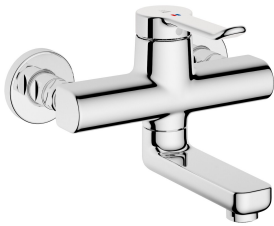

KWC VITA 2.0 Lever mixer - Basin

Modell-Linie: VITA 2.0 | 11.512.102.000
Taps | Manual taps

KWC-No.

125218
chromeline, AD 153 +/- 8 mm, A 175

125219
chromeline, AD 153 +/- 8 mm, A 225

- * Lever mixer
- * EcoProtect - water-saving device
- * Swivel spout 90°
- adjustable with screw
- Neoperl® Perlator® laminar
- * OptimalSpace - ample space for washing or working

Projection_A

A 190

A 240

- * KWC cartridge with safety device G 35 OP
- with ceramic discs
- flow rate and temperature continuously variable
- * Wall connections 1/2" x 1/2", without shut-off valve L 40 eccentric 4 mm

Technical Data

Flow rate	5,8 l/min (3 bar)
Spout	swivel
Handling	top lever
Color_code	chrome
Installation_type	Wall mounted
Faucet_typ	Lever mixer
G_Acoustic group	I
Projection_A	A 190
Energy Label	A
Connection measure	153+/-8
material	Brass