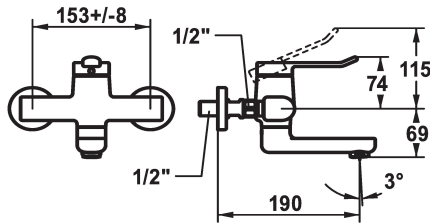

KWC VITA 2.0 Lever mixer - Basin

Modell-Linie: VITA 2.0 | 11.512.102.000
Taps | Manual taps

KWC-No.

125218
chromeline, AD 153 +/- 8 mm, A 175

125219
chromeline, AD 153 +/- 8 mm, A 225

- * Lever mixer
- * EcoProtect - water-saving device
- * Swivel spout 90°
- adjustable with screw
- Neoperl® Perlator® laminar
- * OptimalSpace - ample space for washing or working

Projection_A

A 190

A 240

- * KWC cartridge with safety device G 35 OP
- with ceramic discs
- flow rate and temperature continuously variable
- * Wall connections 1/2" x 1/2", without shut-off valve L 40 eccentric 4 mm

Technical Data

Flow rate	5,8 l/min (3 bar)
Spout	swivel
Handling	top lever
Color_code	chrome
Installation_type	Wall mounted
Faucet_typ	Lever mixer
G_Acoustic group	I
Projection_A	A 190
Energy Label	A
Connection measure	153+/-8
material	Brass