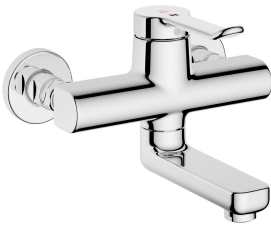

KWC VITA 2.0 Lever mixer - Basin

Modell-Linie: VITA 2.0 | 11.512.102.000
Umyvadlové armatury | Hydraulické armatury

KWC-No.

125218
chromeline, AD 153 +/- 8 mm, A 175

125219
chromeline, AD 153 +/- 8 mm, A 225

- * Lever mixer
- * EcoProtect - water-saving device
- * Swivel spout 90°
- adjustable with screw
- Neoperl® Perlator® laminar
- * OptimalSpace - ample space for washing or working

Projection_A

A190

A240

- * KWC cartridge with safety device G 35 OP
- with ceramic discs
- flow rate and temperature continuously variable
- * Wall connections 1/2" x 1/2", without shut-off valve L 40 eccentric 4 mm

Technické údaje

A_Spout_Spray

5,8 l/min (3 bar)

ATT-KWC-AUSLAUF

schwenkbar

Handling

topbedient

ATT-KWC-FARBCODE

chromeline