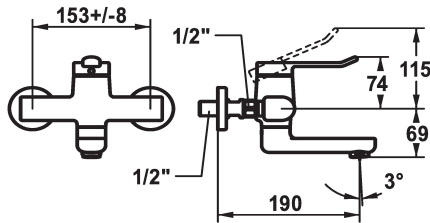

KWC VITA 2.0 Lever mixer - Basin

Modell-Linie: VITA 2.0 | 11.512.102.000
Umyvadlové armatury | Hydraulické armatury

KWC-No.

125218
chromeline, AD 153 +/- 8 mm, A 175

125219
chromeline, AD 153 +/- 8 mm, A 225

- * Lever mixer
- * EcoProtect - water-saving device
- * Swivel spout 90°
- adjustable with screw
- Neoperl® Perlator® laminar
- * OptimalSpace - ample space for washing or working

Projection_A

A190

A240

- * KWC cartridge with safety device G 35 OP
- with ceramic discs
- flow rate and temperature continuously variable
- * Wall connections 1/2" x 1/2", without shut-off valve L 40 eccentric 4 mm

Technické údaje

A_Spout_Spray

5,8 l/min (3 bar)

ATT-KWC-AUSLAUF

schwenkbar

Handling

topbedient

ATT-KWC-FARBCODE

chromeline