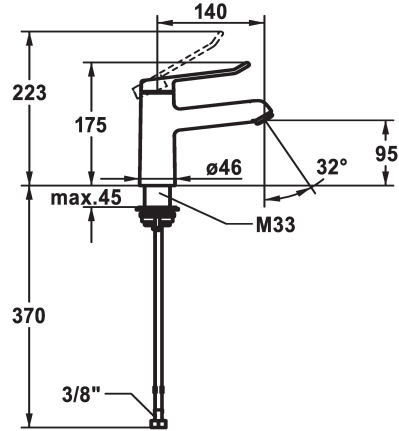

KWC VITA 2.0 Lever mixer - Basin

Modell-Linie: VITA 2.0 | 12.518.052.000FL
Kranar | Hydraulické armatúry

KWC-No.

125214
chromeline, A 140, flexible connection hoses, with pop-up valve

125215
chromeline, A 140, flexible connection hoses, without pop-up valve

- * Lever mixer
- * EcoProtect - water-saving device
- * Fixed spout
- Neoperl® Perlator® laminar
- * KWC cartridge with safety device M 35 OP
- with ceramic discs

- flow rate and temperature continuously variable
- * Flexible connection hoses 3/8"
- * QuickInstallation - Fastening via threaded connection with locking screws
- * Mounting hole size ø35 mm

Technical Data

A_Spout_Spray
ATT-KWC-ABLAUFGARNITUR
Connection
ATT-KWC-AUSLAUF
Handling
ATT-KWC-FARBCODE
Installation_type
Faucet_typ
Measure_Height
G_Acoustic group
Projection_A
EnergyLabelCH
ATT-KWC-MASS-WASSERAUSTRITT
Material

5,8 l/min (3 bar)
ohne_Ablaufgarnitur
Flexible_Anschlusschläuche
fest
topbedient
chromeline
Standmontage
Hebelmischer
175
I
A140
A
95
Mässing