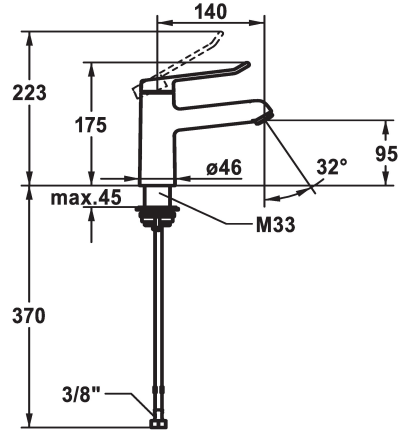

KWC VITA 2.0 Lever mixer - Basin

Modell-Linie: VITA 2.0 | 12.518.052.000FL
Armatura umywalkowa | Armatura jednouchwytowa

KWC-No.

125214
chromeline, A 140, flexible connection hoses, with pop-up valve

125215
chromeline, A 140, flexible connection hoses, without pop-up valve

- * Lever mixer
- * EcoProtect - water-saving device
- * Fixed spout
 - Neoperl® Perlator® laminar
- * KWC cartridge with safety device M 35 OP
- with ceramic discs

- flow rate and temperature continuously variable
- * Flexible connection hoses 3/8"
- * QuickInstallation - Fastening via threaded connection with locking screws
- * Mounting hole size ø35 mm

Dane techniczne

A_Spout_Spray
ATT-KWC-ABLAUFGARNITUR
Connection
ATT-KWC-AUSLAUF
Handling
ATT-KWC-FARBCODE
Installation_type
Faucet_typ
Dimension Height
G_Acoustic group
Projection_A
EnergyLabelCH
ATT-KWC-MASS-WASSERAUSTRITT
Material

5,8 l/min (3 bar)
ohne_Ablaufgarnitur
Flexible_Anschlusschläuche
fest
topbedient
chromeline
Standmontage
Hebelmischer
175
I
A140
A
95
Mosiqdz