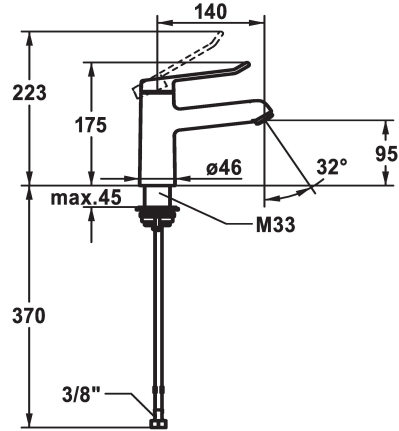

KWC VITA 2.0 Lever mixer - Basin

Modell-Linie: VITA 2.0 | 12.518.052.000FL
Hanat | Käsi­käyt­toiset hanat

KWC-No.

125214
chromeline, A 140, flexible connection hoses, with pop-up valve

125215
chromeline, A 140, flexible connection hoses, without pop-up valve

- * Lever mixer
- * EcoProtect - water-saving device
- * Fixed spout
- Neoperl® Perlator® laminar
- * KWC cartridge with safety device M 35 OP
- with ceramic discs

- flow rate and temperature continuously variable
- * Flexible connection hoses 3/8"
- * QuickInstallation - Fastening via threaded connection with locking screws
- * Mounting hole size ø35 mm

Tekniset tiedot

A_Spout_Spray
ATT-KWC-ABLAUFGARNITUR
Connection
Spout
Handling
ATT-KWC-FARBCODE
Installation_type
Faucet_typ
Measure_Height
G_Acoustic group
Projection_A
EnergyLabelCH
ATT-KWC-MASS-WASSERAUSTRITT
Materiaali
IviCode

5,8 l/min (3 bar)
ohne_Ablaufgarnitur
Flexible_Anschluss­schläuche
Kiinnitetty
topbedient
chromeline
Standmontage
Hebelmischer
175
I
A140
A
95
Messinki
0