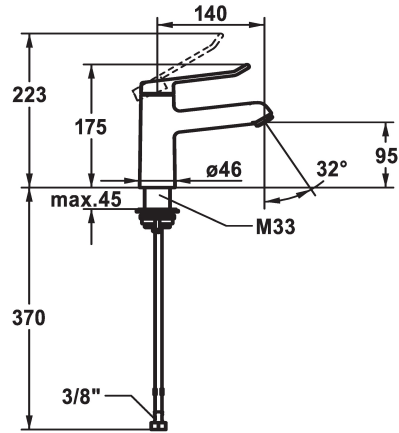

KWC VITA 2.0 Lever mixer - Basin

Modell-Linie: VITA 2.0 | 12.518.052.000FL
Umyvadlové armatury | Hydraulické armatury

KWC-No.

125214
chromeline, A 140, flexible connection hoses, with pop-up valve

125215
chromeline, A 140, flexible connection hoses, without pop-up valve

- * Lever mixer
- * EcoProtect - water-saving device
- * Fixed spout
 - Neoperl® Perlator® laminar
- * KWC cartridge with safety device M 35 OP
- with ceramic discs

- flow rate and temperature continuously variable
- * Flexible connection hoses 3/8"
- * QuickInstallation - Fastening via threaded connection with locking screws
- * Mounting hole size ø35 mm

Technické údaje

A_Spout_Spray
ATT-KWC-ABLAUFGARNITUR
Connection
ATT-KWC-AUSLAUF
Handling
ATT-KWC-FARBCODE
Installation_type
Faucet_typ
Measure_Height
G_Acoustic group
Projection_A
EnergyLabelCH
ATT-KWC-MASS-WASSERAUSTRITT
Materiál

5,8 l/min (3 bar)
ohne_Ablaufgarnitur
Flexible_Anschlusschläuche
fixovaná
topbedient
chromeline
Standmontage
Hebelmischer
175
I
A140
A
95
mosaz