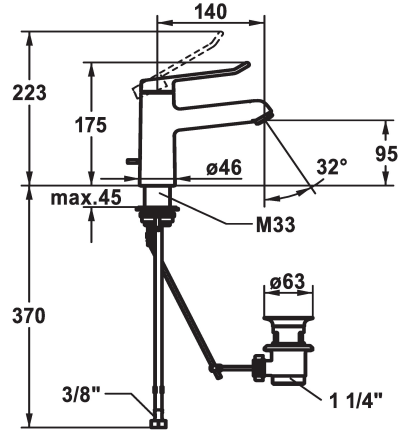

KWC VITA 2.0 Lever mixer - Basin

Modell-Linie: VITA 2.0 | 12.518.042.000FL
Kranar | Hydraulické armatúry

KWC-No.

125214
chromeline, A 140, flexible connection hoses, with pop-up valve

125215
chromeline, A 140, flexible connection hoses, without pop-up valve

- * Lever mixer
- * EcoProtect - water-saving device
- * Fixed spout
 - Neoperl® Perlator® laminar
- * KWC cartridge with safety device M 35 OP
 - with ceramic discs
 - flow rate and temperature continuously variable

- * Flexible connection hoses 3/8"
- * QuickInstallation - Fastening via threaded connection with locking screws
- * Mounting hole size ø35 mm
- * Scope of delivery:
 - KWC pop-up valve Z.538.581.000

Technical Data

5,8 l/min (3 bar)
mit_Ablaufgarnitur
Flexible_Anschlusschläuche
fest
topbedient
chromeline
Standmontage
Hebelmischer
175
I
A140
A
95
Mässing