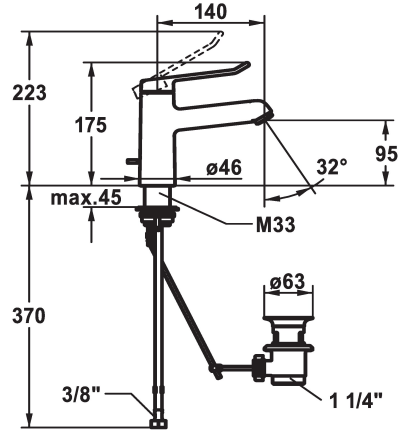

## KWC VITA 2.0 Lever mixer - Basin

Modell-Linie: VITA 2.0 | 12.518.042.000FL  
Armatura umywalkowa | Armatura jednouchwytowa

### KWC-No.

**125214**  
chromeline, A 140, flexible connection hoses, with pop-up valve

**125215**  
chromeline, A 140, flexible connection hoses, without pop-up valve

- \* Lever mixer
- \* EcoProtect - water-saving device
- \* Fixed spout
- Neoperl® Perlator® laminar
- \* KWC cartridge with safety device M 35 OP
- with ceramic discs
- flow rate and temperature continuously variable

- \* Flexible connection hoses 3/8"
- \* QuickInstallation - Fastening via threaded connection with locking screws
- \* Mounting hole size ø35 mm
- \* Scope of delivery:
- KWC pop-up valve Z.538.581.000

### Dane techniczne

A_Spout_Spray
ATT-KWC-ABLAUFGARNITUR
Connection
ATT-KWC-AUSLAUF
Handling
ATT-KWC-FARBCODE
Installation_type
Faucet_typ
Dimension Height
G_Acoustic group
Projection_A
EnergyLabelCH
ATT-KWC-MASS-WASSERAUSTRITT
Material