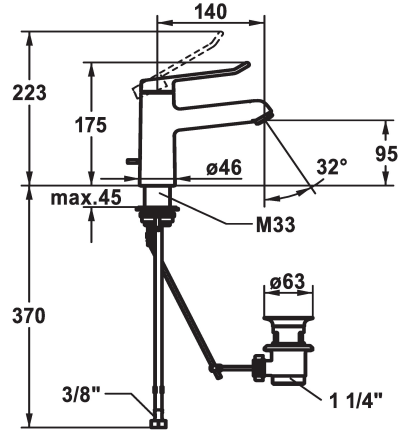

KWC VITA 2.0 Lever mixer - Basin

Modell-Linie: VITA 2.0 | 12.518.042.000FL
Hanat | Käsi­käyt­toiset hanat

KWC-No.

125214
chromeline, A 140, flexible connection hoses, with pop-up valve

125215
chromeline, A 140, flexible connection hoses, without pop-up valve

- * Lever mixer
- * EcoProtect - water-saving device
- * Fixed spout
 - Neoperl® Perlator® laminar
- * KWC cartridge with safety device M 35 OP
 - with ceramic discs
 - flow rate and temperature continuously variable

- * Flexible connection hoses 3/8"
- * QuickInstallation - Fastening via threaded connection with locking screws
- * Mounting hole size ø35 mm
- * Scope of delivery:
 - KWC pop-up valve Z.538.581.000

Tekniset tiedot

5,8 l/min (3 bar)
mit_Ablaufgarnitur
Flexible_Anschluss­schläuche
Kiinnitetty
topbedient
chromeline
Standmontage
Hebelmischer
175
I
A140
A
95
Messinki
0