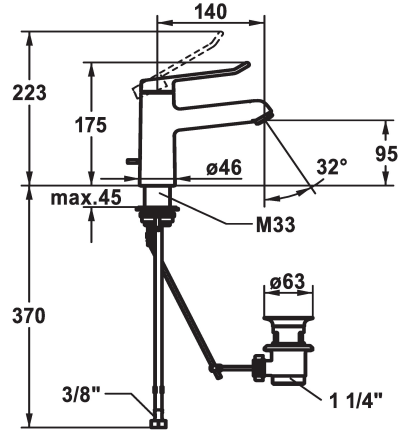

## KWC VITA 2.0 Lever mixer - Basin

Modell-Linie: VITA 2.0 | 12.518.042.000FL  
Taps | Manual taps

### KWC-No.

**125214**  
chromeline, A 140, flexible connection hoses, with pop-up valve

**125215**  
chromeline, A 140, flexible connection hoses, without pop-up valve

- \* Lever mixer
- \* EcoProtect - water-saving device
- \* Fixed spout
  - Neoperl® Perlator® laminar
- \* KWC cartridge with safety device M 35 OP
  - with ceramic discs
  - flow rate and temperature continuously variable

- \* Flexible connection hoses  $\frac{3}{8}$ "
- \* QuickInstallation - Fastening via threaded connection with locking screws
- \* Mounting hole size  $\varnothing 35$  mm
- \* Scope of delivery:
  - KWC pop-up valve Z.538.581.000

### Technical Data

Flow rate
pop-up assembly
Connection
Spout
Handling
Color code
Installation type
Faucet_typ
Dimension Height
Acoustic group
Projection A
Energy label
Dimension Water outlet
material

5,8 l/min (3 bar)
with pop-up valve
Flexible connection hoses
fixed
top lever
chromeline
Pillar installation
Lever mixer
175
I
A 140
A
95
Brass