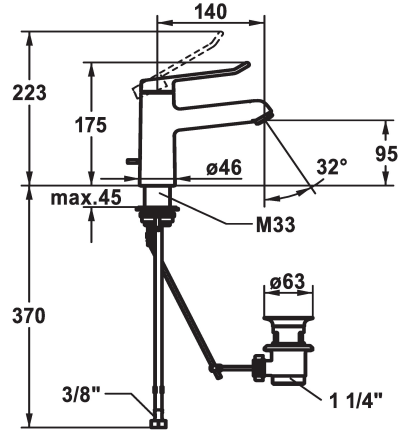

KWC VITA 2.0 Lever mixer - Basin

Modell-Linie: VITA 2.0 | 12.518.042.000FL
Umyvadlové armatury | Hydraulické armatury

KWC-No.

125214
chromeline, A 140, flexible connection hoses, with pop-up valve

125215
chromeline, A 140, flexible connection hoses, without pop-up valve

- * Lever mixer
- * EcoProtect - water-saving device
- * Fixed spout
 - Neoperl® Perlator® laminar
- * KWC cartridge with safety device M 35 OP
 - with ceramic discs
 - flow rate and temperature continuously variable

- * Flexible connection hoses 3/8"
- * QuickInstallation - Fastening via threaded connection with locking screws
- * Mounting hole size ø35 mm
- * Scope of delivery:
 - KWC pop-up valve Z.538.581.000

Technické údaje

5,8 l/min (3 bar)
mit_Ablaufgarnitur
Flexible_Anschlusschläuche
fixovaná
topbedient
chromeline
Standmontage
Hebelmischer
175
I
A140
A
95
mosaz