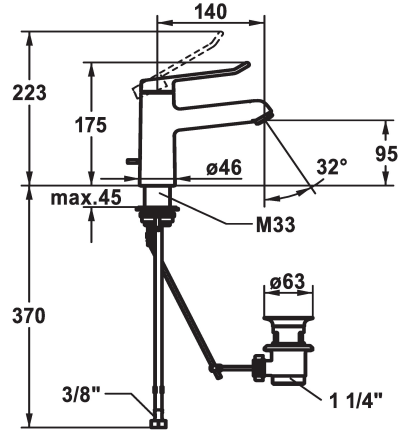

KWC VITA 2.0 Lever mixer - Basin

Modell-Linie: VITA 2.0 | 12.518.042.000FL
Taps | Manual taps

KWC-No.

125214
chromeline, A 140, flexible connection hoses, with pop-up valve

125215
chromeline, A 140, flexible connection hoses, without pop-up valve

- * Lever mixer
- * EcoProtect - water-saving device
- * Fixed spout
 - Neoperl® Perlator® laminar
- * KWC cartridge with safety device M 35 OP
 - with ceramic discs
 - flow rate and temperature continuously variable

- * Flexible connection hoses 3/8"
- * QuickInstallation - Fastening via threaded connection with locking screws
- * Mounting hole size ø35 mm
- * Scope of delivery:
 - KWC pop-up valve Z.538.581.000

Technical Data

Flow rate
Pop-up_valve
Connection
Spout
Handling
Color code
Installation_type
Faucet_typ
Dimension Height
G_Acoustic group
Projection_A
Energy Label
Dimension Water outlet
material

5,8 l/min (3 bar)
with pop-up valve
Flexible connection hoses
fixed
top lever
chrome
Pillar installation
Lever mixer
175
I
A 140
A
95
Brass